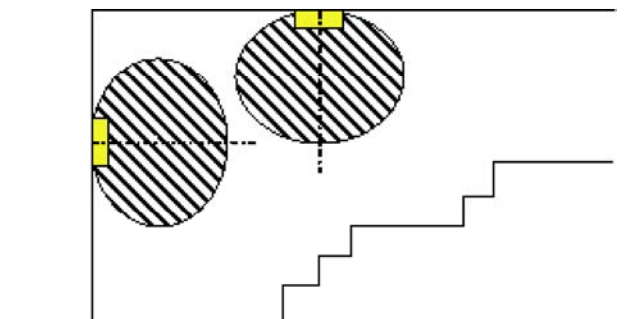

Operator
Telephone
Fax
e-Mail

Shenzhen Cesp Co., Ltd 40W / Data sheet emergency lighting

Luminaire: Shenzhen Cesp Co., Ltd 40W

Lamps: 1 x CES-J40

Color rendering index: 0

Luminous flux: 4084 lm
Correction Factor: 1.000
Emergency lighting factor: 1.00
Emergency lighting luminous flux: 4084 lm

Light output ratio: 99.97
Light output ratio (lower hemisphere): 97.92
Light output ratio (upper hemisphere): 2.08

Glare valuation (Maximum luminous intensity [cd])

	C0	C90	C0 - C360
Gamma 60° - 90°	584.6	655.3	688.3
Gamma 0° - 180°	1536.7	1537.1	1537.3

Distance table for even escape routes

Mounting Height [m]					
2.00	4.29	9.43	9.88	10.10	4.49
2.50	5.36	11.78	12.35	12.63	5.62
3.00	6.43	14.14	14.82	15.15	6.74
3.50	7.51	16.50	17.29	17.68	7.86
4.00	8.58	18.85	19.76	20.20	8.98

The spacing table is based on the following parameters:

- Light loss factor: 0.72
- Emergency lighting factor: 1.00
- Minimum illuminance on center line: 1.00 lx
- Minimum illuminance on half of escape route width: 0.50 lx
- Diversity on the center line max. 40 : 1
- Width of escape route: 2.00 m