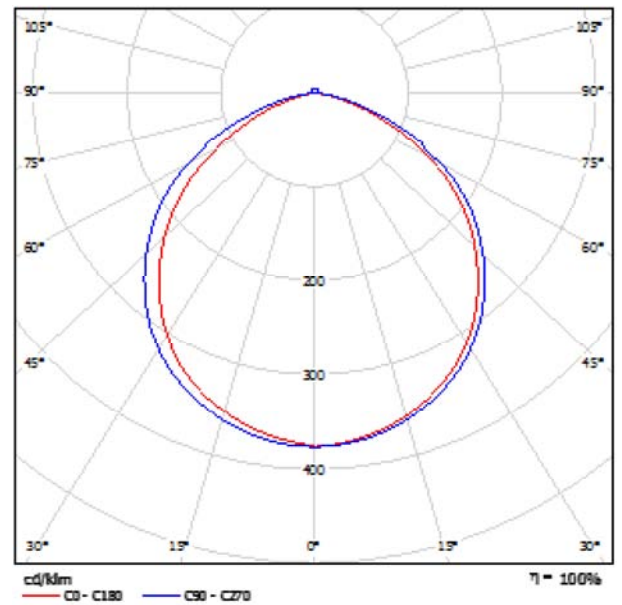

## Shenzhen Cesp Co., Ltd 40W / Luminaire Data Sheet

See our luminaire catalog for an image of the luminaire.

Luminous emittance 1:

Luminaire classification according to CIE: 98  
CIE flux code: 51 85 98 98 100