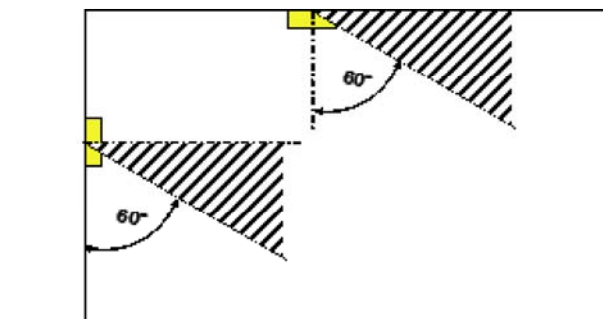

Operator
Telephone
Fax
e-Mail

Shenzhen Cesp Co., Ltd 40W / Data sheet emergency lighting

Luminaire: Shenzhen Cesp Co., Ltd 40W

Lamps: 1 x CES-J40

Color rendering index: 0

Luminous flux: 4084 lm
Correction Factor: 1.000
Emergency lighting factor: 1.00
Emergency lighting luminous flux: 4084 lm

Light output ratio: 99.97
Light output ratio (lower hemisphere): 97.92
Light output ratio (upper hemisphere): 2.08

Glare valuation (Maximum luminous intensity [cd])

	C0	C90	C0 - C360
Gamma 60° - 90°	584.6	655.3	688.3
Gamma 0° - 180°	1536.7	1537.1	1537.3

Distance table for even escape routes

Mounting Height [m]					
2.00	4.29	9.43	9.88	10.10	4.49
2.50	5.36	11.78	12.35	12.63	5.62
3.00	6.43	14.14	14.82	15.15	6.74
3.50	7.51	16.50	17.29	17.68	7.86
4.00	8.58	18.85	19.76	20.20	8.98

The spacing table is based on the following parameters:

- Light loss factor: 0.72
- Emergency lighting factor: 1.00
- Minimum illuminance on center line: 1.00 lx
- Minimum illuminance on half of escape route width: 0.50 lx
- Diversity on the center line max. 40 : 1
- Width of escape route: 2.00 m