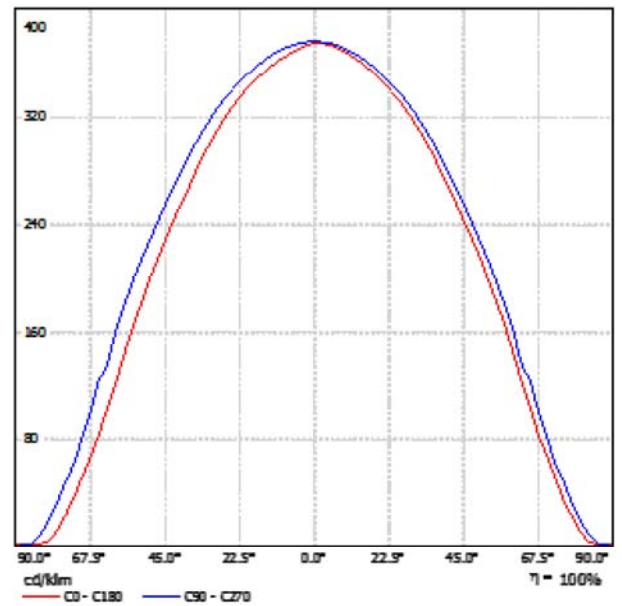

Luminous emittance 1: